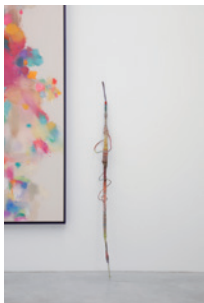

Jim Lambie

May 25 - August 3, 2024

Concrete Sphinx, 2024
Guitar amp, text
34 x 36 x 20 cm
(13 3/8 x 14 1/8 x 7 7/8 inches)

Body and Soul (River Blue), 2024
Makeup on canvas, aluminium painted frame
213.5 x 153 x 5 cm
(84 x 60 1/4 x 2 inches)

Psychedelic Soul Stick 87, 2024
Carpet, ribbon, rubber bands, spectacle frame,
button, wire, bamboo, and coloured thread
146 x 12 x 14 cm
(57 1/2 x 4 3/4 x 5 1/2 inches)

Stairway (Gold Love Mountain), 2024
Cling film, tape
Variable dimensions
Exhibited dimensions:
130 x 100 x 60 cm
(51 1/8 x 39 3/8 x 23 5/8 inches)

Leg Ladder (Live T.V.), 2024
Chair legs and twine
490 x 46 cm
(193 x 18 1/8 inches)

Handbag (Chameleon), 2024
Poster, handbag straps, wood, acrylic
78.5 x 61 x 14 cm
(30 7/8 x 24 x 5 1/2 inches)

Diamond Eye's (Clear View), 2024
Pair of earring studs
151 cm height, 15 cm in-between
(59 1/2 height, 6 inches in-between)