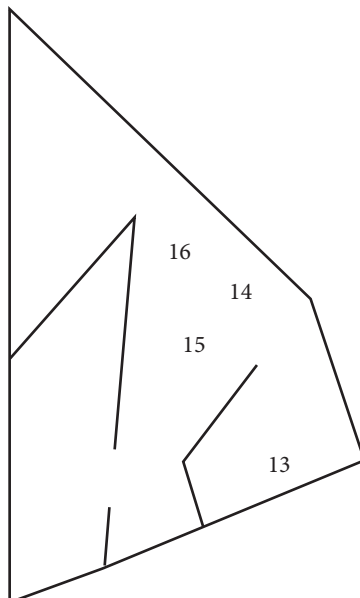

1. *"Marching Footsteps"*
2. *"Ride of the Valkyries" Continues"*
3. *"Music Cuts Off"*
4. *"Neon Crackling, Man Shouting"*
5. *"Droning"*
6. *"Retching"*
7. *"Monks Chanting"*
8. *"Rain Pattering on Roof"*
9. *"Metallic Screeching"*
10. *"Dishes Smashing"*
11. *"Crickets Chirping"*
12. *"Foreboding String Instrumental"*

2F